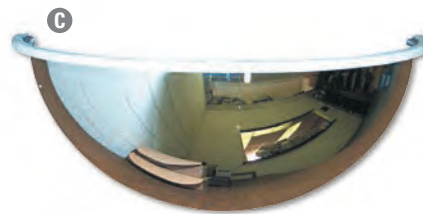

★ Meets OSHA Requirements.

D 160° Convex Security Mirror Double-strength glass. Adjusts for many viewing angles.

ID No.	Size	For Areas Up To	Unit	Price
Circular				
6 SEE-N12 ★	12"	10 sq ft	EA	45.00
7 SEE-N18 ★	18"	15 sq ft	EA	61.00
8 SEE-N26 ★	26"	20 sq ft	EA	91.00
9 SEE-N36★	36"	30 sq ft	EA	164.00
Round Rectangular Shape for Low Ceiling Areas				
10 SEE-RR1218 ★	18" × 12"	15 sq ft	EA	75.00
11 SEE-RR1524 ★	24" × 15"	20 sq ft	EA	85.00

★ Meets OSHA Requirements.

TATCO

E Wireless Doorbell For use with front door, back door or customer service area. Includes separate ringer and receiver. Water-resistant pushbutton ringer may be used outdoors or indoors and attaches easily with screws or foam tape, both included.

ID No.	Color	W × D × H	Unit	Price
12 TCO-57910 ★	Bone	1¾" × ¾" × 3½"	EA	29.95

★ FCC Certified.

F LED Exit Sign with Battery Back-Up Automatically turns on when power fails. Energy-saving LED light source lasts up to 25 years. 120/277 dual-voltage input. Sealed, maintenance-free back-up battery provides 90 minutes of emergency operation and lasts up to ten years. Fully automatic charger. Front and rear stencils with snap-out directionals. Mounts on ceiling or wall. Mounting hardware included. Manufacturer's 10-year warranty.

ID No.	Color	Material	Size	Qty.	Unit	Price
13 TCO-07230 ★	White	Rugged Polycarbonate	12¼ × 2½ × 8¾	1	EA	149.95

★ UL Listed.

Adjustable arm permits wide range of viewing angles.