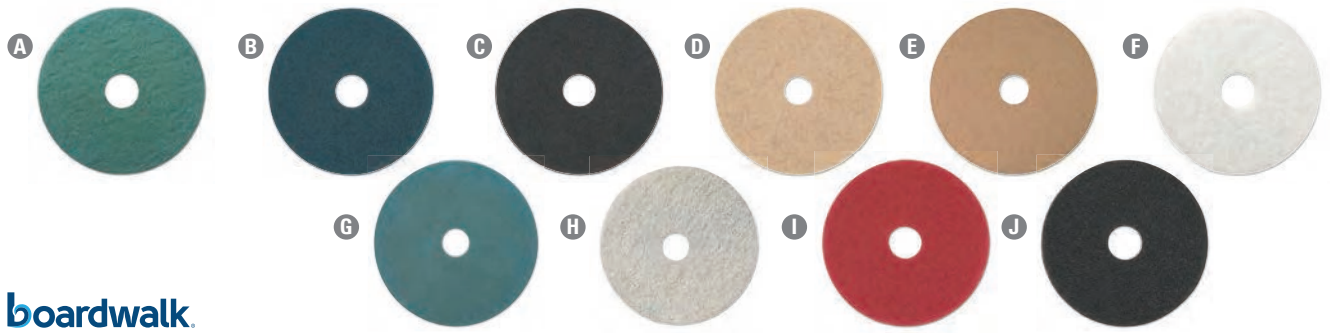

boardwalk.

A Heavy-Duty Scrubbing Floor Pads Extra heavy duty pad removes dirt, spills and scuffs, leaving a clean surface ready for recoating. For use with Rotary Machine Speed of 175-600 rpm. Color-coded for easy job identification.

ID No.	Application	Color	Size	Qty.	Unit	Price
1	BWK-4020 GRE	Scrubbing	Green	20" dia.	5	CT 32.97
2	BWK-4019 GRE	Scrubbing	Green	19" dia.	5	CT 30.66
3	BWK-4018 GRE•	Scrubbing	Green	18" dia.	5	CT 27.78
4	BWK-4017 GRE	Scrubbing	Green	17" dia.	5	CT 25.85
5	BWK-4016 GRE	Scrubbing	Green	16" dia.	5	CT 23.40
6	BWK-4013 GRE	Scrubbing	Green	13" dia.	5	CT 17.30

B Scrubbing Floor Pads For heavy-duty scrubbing prior to recoating; Removes dirt, spills and scuffs, leaving a clean surface ready for recoating. Use with rotary or automatic machines (Speed of 175-600 rpms). Color-coded for easy job identification.

ID No.	Application	Color	Size	Qty.	Unit	Price
7	BWK-4020BLU	Scrubbing	Blue	20" dia.	5	CT 32.97
8	BWK-4019 BLU•	Scrubbing	Blue	19" dia.	5	CT 30.66
9	BWK-4018 BLU•	Scrubbing	Blue	18" dia.	5	CT 27.78
10	BWK-4017BLU	Scrubbing	Blue	17" dia.	5	CT 25.85
11	BWK-4016 BLU•	Scrubbing	Blue	16" dia.	5	CT 23.40
12	BWK-4014BLU	Scrubbing	Blue	14" dia.	5	CT 19.58
13	BWK-4013 BLU	Scrubbing	Blue	13" dia.	5	CT 17.30

C Stripping Floor Pads For long-lasting stripping of finish, dirt and buildup. Use with rotary machines (Speed of 175-600 rpms). Color-coded for easy job identification.

ID No.	Application	Color	Size	Qty.	Unit	Price
14	BWK-4020BLA	Stripping	Black	20" dia.	5	CT 32.97
15	BWK-4021 BLA•	Stripping	Black	21" dia.	5	CT 37.76
16	BWK-4019BLA	Stripping	Black	19" dia.	5	CT 30.66
17	BWK-4018BLA	Stripping	Black	18" dia.	5	CT 27.78
18	BWK-4017BLA	Stripping	Black	17" dia.	5	CT 25.85
19	BWK-4016 BLA	Stripping	Black	16" dia.	5	CT 23.40
20	BWK-4015 BLA	Stripping	Black	15" dia.	5	CT 21.56
21	BWK-4014 BLA	Stripping	Black	14" dia.	5	CT 19.58
22	BWK-4013BLA	Stripping	Black	13" dia.	5	CT 17.30
23	BWK-4012BLA	Stripping	Black	12" dia.	5	CT 15.15

D Natural Hog Hair Burnishing Floor Pads Brilliant, glossy floors draw the admiration of customers and the envy of competitors. Removes unsightly scratch and scuff marks. Durable fibers make replacing pads less frequent.

ID No.	Application	Color	Size	Qty.	Unit	Price
24	BWK-4021 NHE•	Burnishing	Tan	21" dia.	5	CT 40.15
25	BWK-4019NHE•	Burnishing	Tan	19" dia.	5	CT 32.64
26	BWK-4017 NHE•	Burnishing	Tan	17" dia.	5	CT 27.47

For low-dust aggressive scuff and finish scratch removal from hard burnishable finishes.

27	BWK-4020 NHE	Burnishing	Tan	20" dia.	5	CT 35.04

E Tan Burnishing Floor Pads Brilliant, glossy floors draw the admiration of customers and the envy of competitors. Removes unsightly scratch and scuff marks. Durable fibers make replacing pads less frequent.

ID No.	Application	Color	Size	Qty.	Unit	Price
28	BWK-4021 ULT•	Burnishing	Tan	21" dia.	5	CT 37.76
29	BWK-4020 ULT	Burnishing	Natural/ Champagne	20" dia.	5	CT 33.50
30	BWK-4019ULT•	Burnishing	Tan	19" dia.	5	CT 30.66
31	BWK-4017 ULT•	Burnishing	Tan	17" dia.	5	CT 25.85